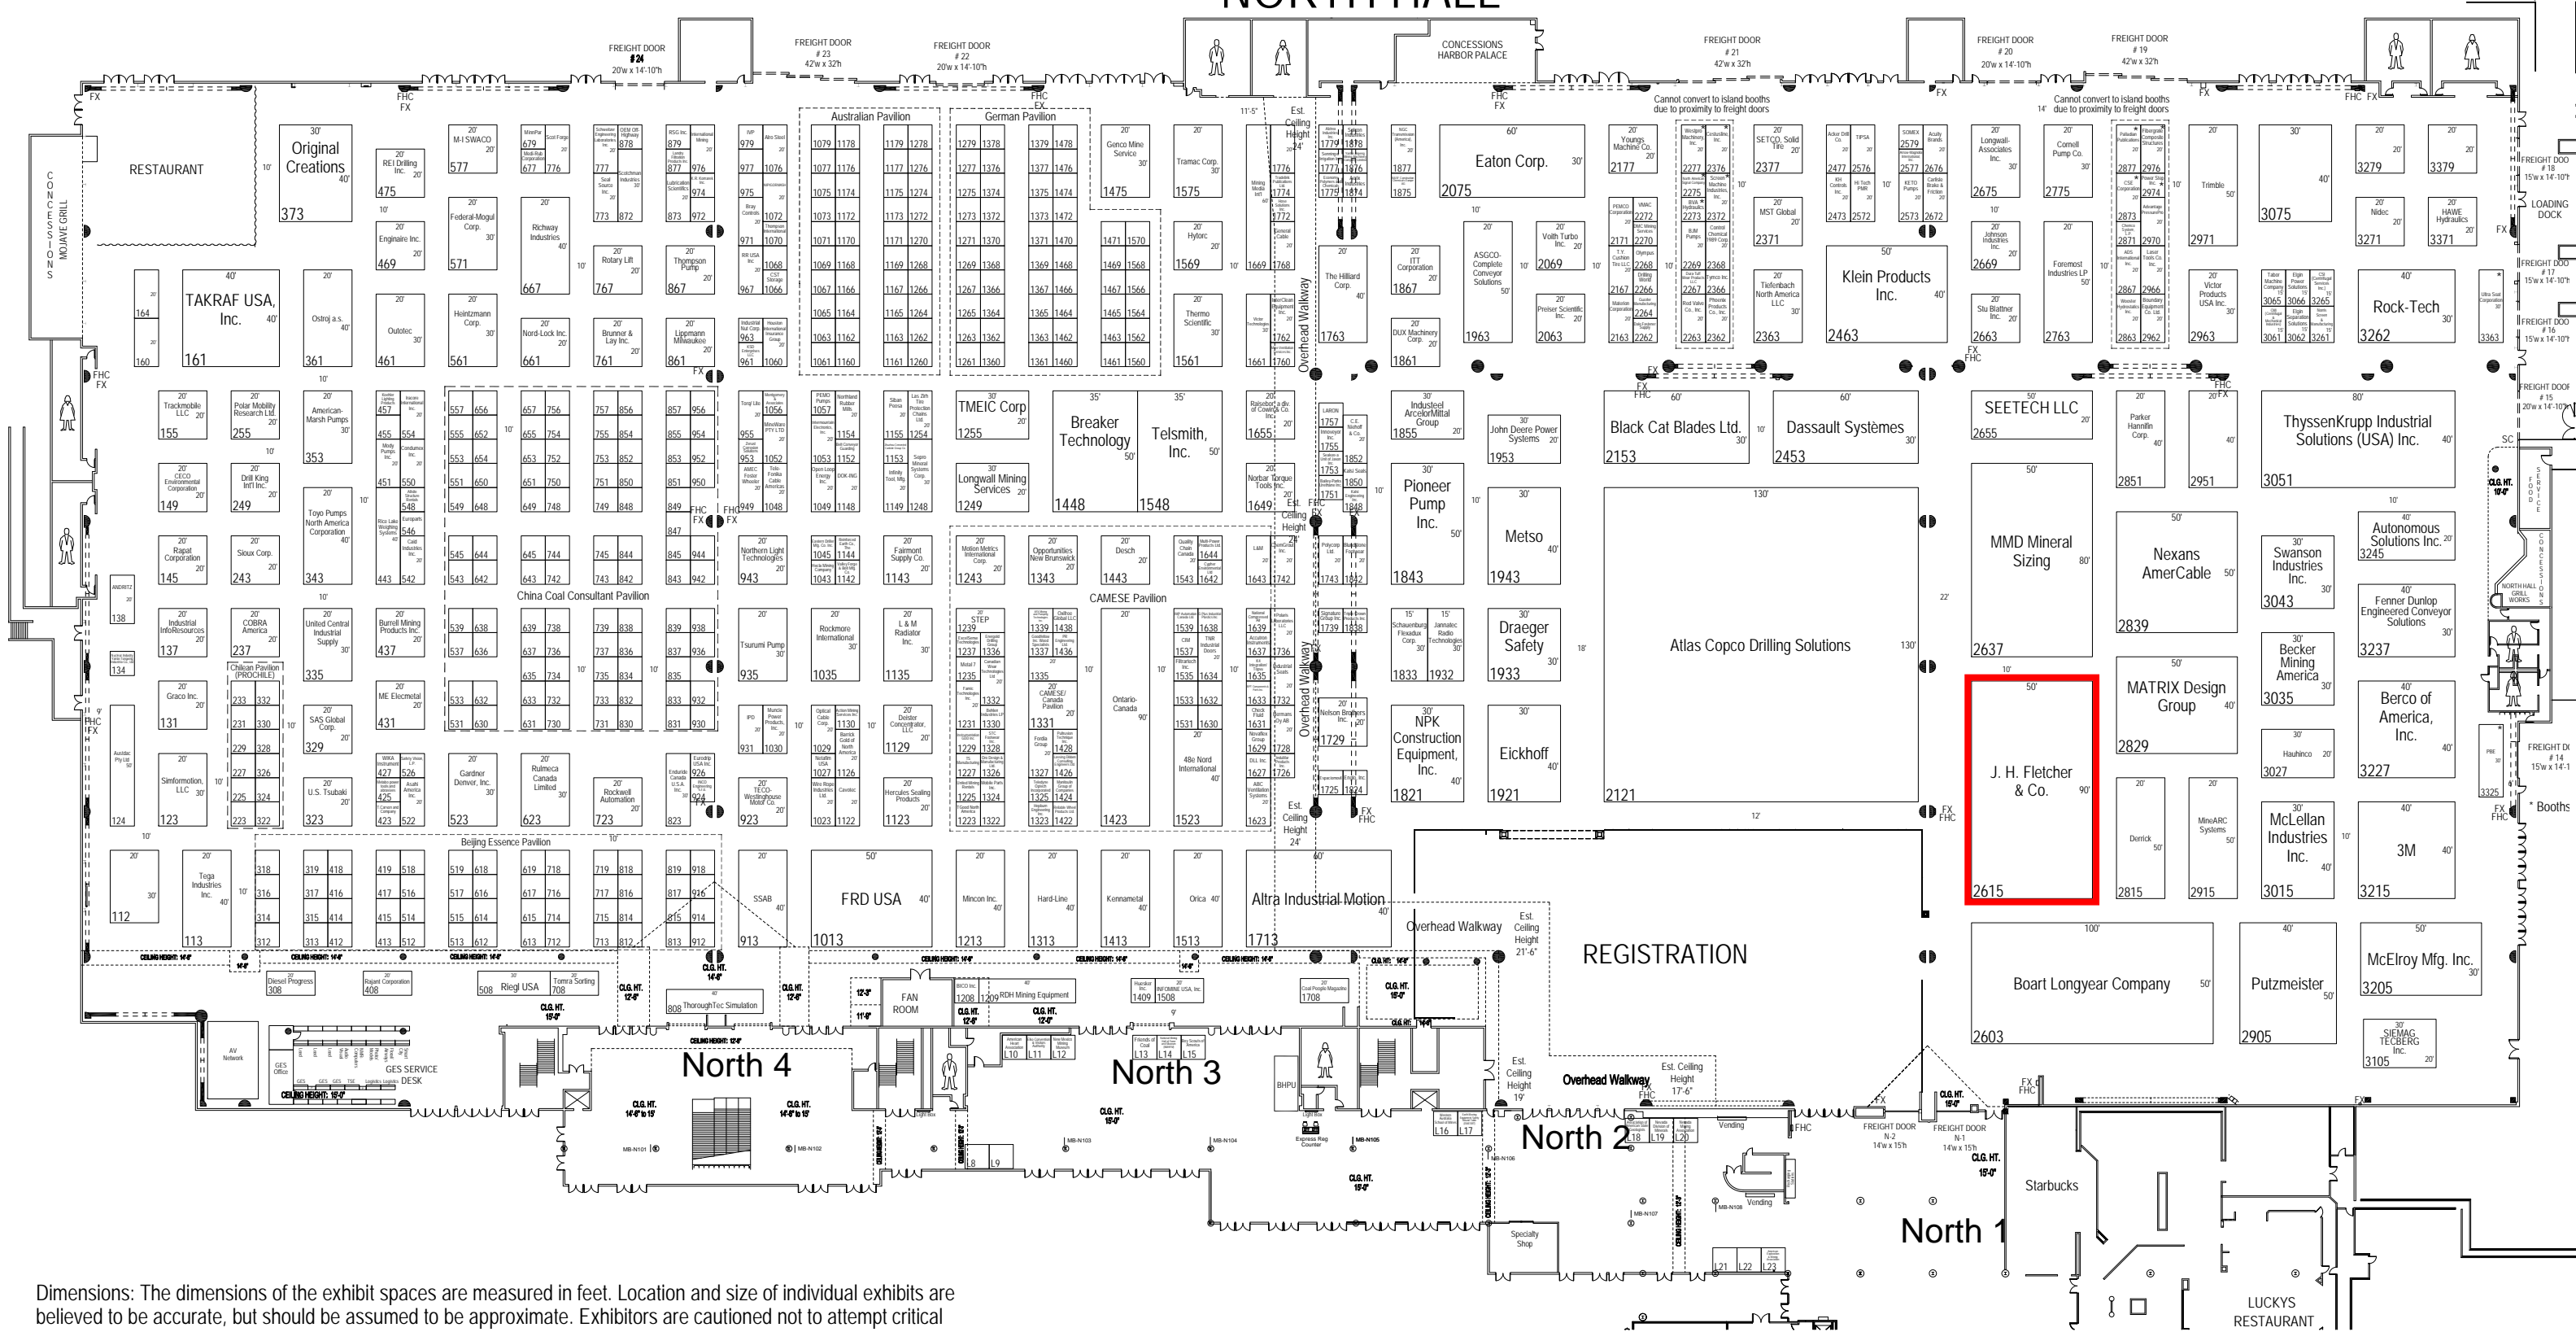

NORTH HALL

Dimensions: The dimensions of the exhibit spaces are measured in feet. Location and size of individual exhibits are believed to be accurate, but should be assumed to be approximate. Exhibitors are cautioned not to attempt critical measurements taken from the floor plan. If precise measurements are needed, contact GES Las Vegas at 1-702-515-5970 giving point-to-point distances to be measured.